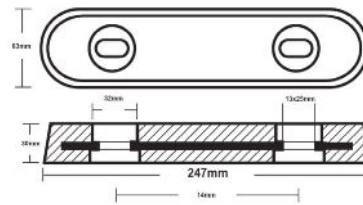

Pr. Code	Weight	Width	Height	Holes	Length
AYZE00000150	1kg	60mm	25mm	80mm	150mm

KATRADIS CAVO Bolt-on Bar Anode 247mm

Pr. Code	Weight	Width	Height	Holes	Length
AYZE00000247	2,3kg	63mm	30mm	140mm	247mm

KATRADIS CAVO Bolt-on Bar Anode