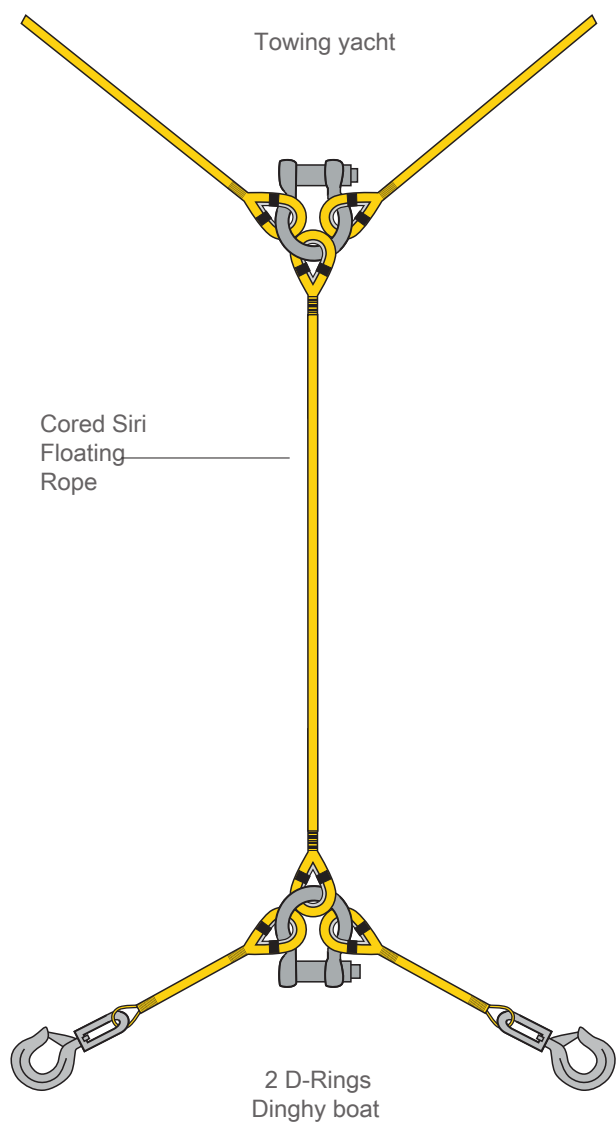

"Y-Y" Shape