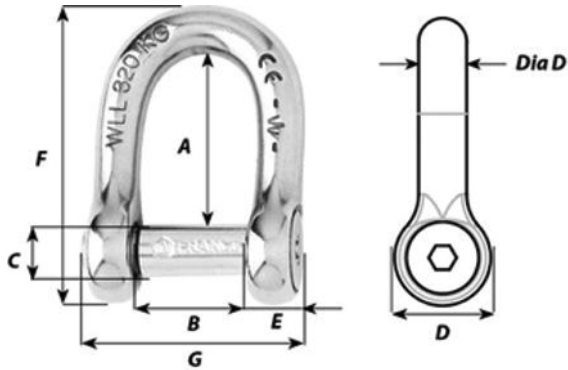

Wichard Self-locking allen head pin D shackle

The pin is locked into one of the indentations. The head of the pin does not stick out from the shackle body and thus eliminates any risk of snagging. No risks of loose due to vibrations.

Outstanding working and breaking loads.

Pr. Code	Size	A	B	C	D	E	F	G	W.L.	B.L.	Weight
	mm	mm	mm	mm	mm	mm	mm	mm	kg	kg	kg
AFY-90011431	6	19	12	6	12	5	34	25	600	1.600	0,02
AFY-00011431	8	26	16	8	16	7	46	33	960	2.700	0,05
AFY-00011441	10	33	20	10	19	9	57	41	1440	4.300	0,1
AFY-00011447	12	39	24	12	24	10	73	49	2080	6.000	0,19

Wichard Self-locking allen head pin bow shackle

Self-locking twisted shackle with allen head pin forged in grade 316L stainless steel. The pin is locked into one of the indentations. The head of the pin does not stick out from the shackle body and thus eliminates any risk of snagging. No risks of loose due to vibrations. Outstanding working and breaking loads.