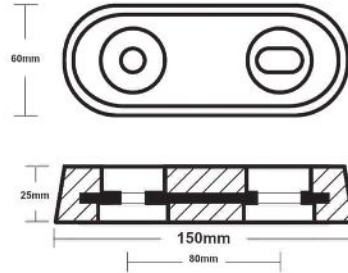

Pr. Code	Weight	Width	Height	Holes	Length
AYZE00000150	1kg	60mm	25mm	80mm	150mm

KATRADIS CAVO Bolt-on Bar Anode 247mm

Pr. Code	Weight	Width	Height	Holes	Length
AYZE00000247	2,3kg	63mm	30mm	140mm	247mm

KATRADIS CAVO Bolt-on Bar Anode