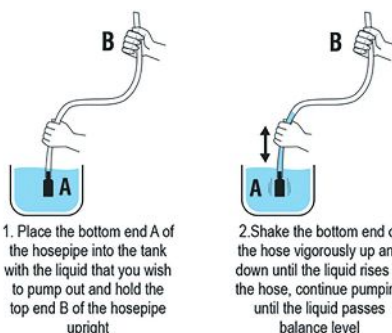

AFY-00001059

**Shower Head
with Chrome
Head Up
Push Button**

AFY-00001198

Outboard Engine Flusher

Oval 96x119mm muffs made of durable PVC. Arm Length: 230mm (9"), connects to 1/2" garden hose or standard garden hose adaptor.