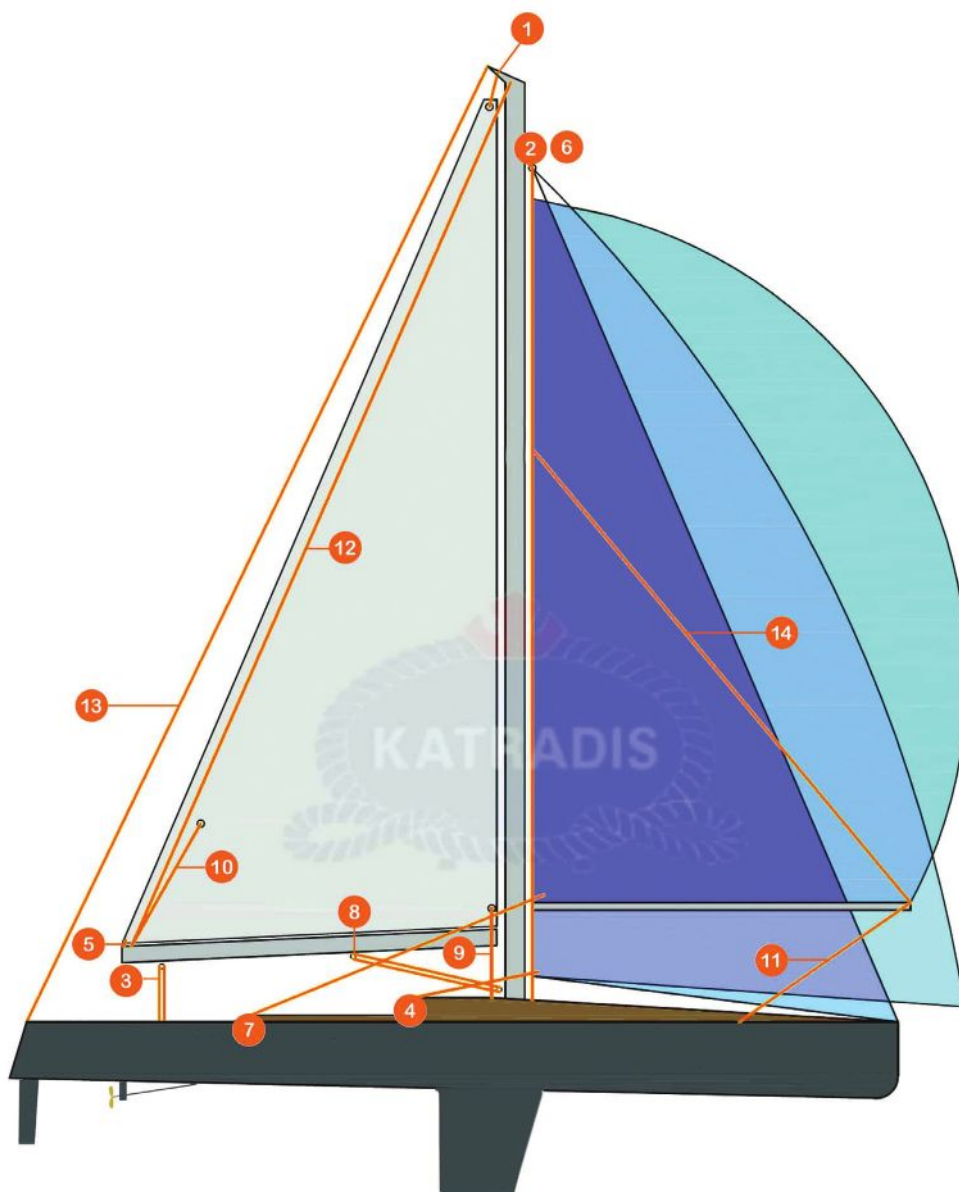

KATRADIS Sailing Ropes Guide

1 Main Halyard Diamond .....pg 18 Dyna Siri .....pg 19 Halya Pro .....pg 19 2 Genoa Halyard Diamond .....pg 18 Dyna Siri .....pg 19 Halya Pro .....pg 19 3 Main Sheet Endurance .....pg 18 Diamond .....pg 18	4 Genoa Sheet Endurance .....pg 18 Diamond .....pg 18 Dyna Sir .....pg 19 Halya Pro .....pg 19 5 Main Outhaul Endurance .....pg 18 Diamond .....pg 18 Dyna Siri .....pg 19 Halya Pro .....pg 19 6 Spinnaker Halyard Diamond .....pg 18 Dyna Siri .....pg 19 Halya Pro .....pg 19	7 Spinnaker Sheet Endurance .....pg 18 Diamond .....pg 18 Dyna Siri .....pg 19 Halya Pro .....pg 19 8 Boomvang Endurance .....pg 18 Diamond .....pg 18 9 Cunningham Endurance .....pg 18 Diamond .....pg 18 10 Reefing Line Endurance .....pg 18 Diamond .....pg 18	11 Foreguy Endurance .....pg 18 Diamond .....pg 18 12 Boom Topping Lift Endurance .....pg 18 Diamond .....pg 18 13 Backstay Endurance .....pg 18 Diamond .....pg 18 14 Spi Topping Lift Endurance .....pg 18 Diamond .....pg 18