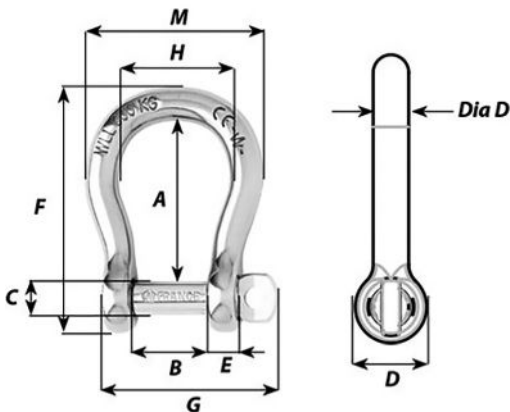

Pr. Code	Size	A	B	C	D	E	F	G	M	W.L.	BL	Weight
	mm	mm	mm	mm	mm	mm	mm	mm	mm	kg	kg	kg
AFY-90012430	6	27	12	6	12	5	42	24	32	600	1.500	0,03
AFY-00011430	8	37	16	8	16	7	56	32	40	960	2.700	0,07
AFY-00011438	10	47	20	10	20	9	72	40	52	1440	4.300	0,14
AFY-00001229	12	55	24	12	24	10	87	50	63	2080	6.000	0,22