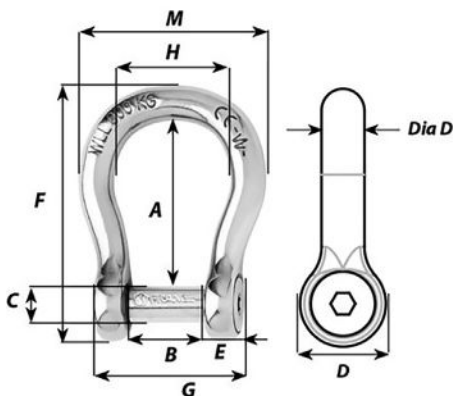

Pr. Code	Size	A	B	C	D	E	F	G	H	M	W.L.	B.L.	Weight
	mm	mm	mm	mm	mm	mm	mm	mm	mm	mm	kg	kg	kg
AFY-90001166	6	28	12	6	12	5	43	33	19,5	32	600	1.500	0,03
AFY-00011433	8	37	16	8	16	7	56	41	25,5	39	1.000	2.700	0,07
AFY-00001152	10	47	20	10	20	9	71	52	32,0	52	1.520	4.300	0,13
AFY-00011443	12	55	24	12	24	10	87	61	38,5	63	2.080	6.000	0,23
AFY-00011454	16	70	32	14	32	15	112	88	51,0	85	3.200	10.000	0,54