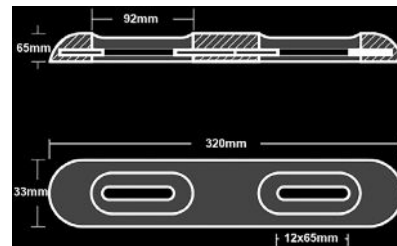

KATRADIS CAVO Bolt-on Bar Anode UK Type L=320mm

Pr. Code	Weight	Width	Height	Holes	Length
AYZE00000320	2,2kg	33mm	65mm	92mm	320mm