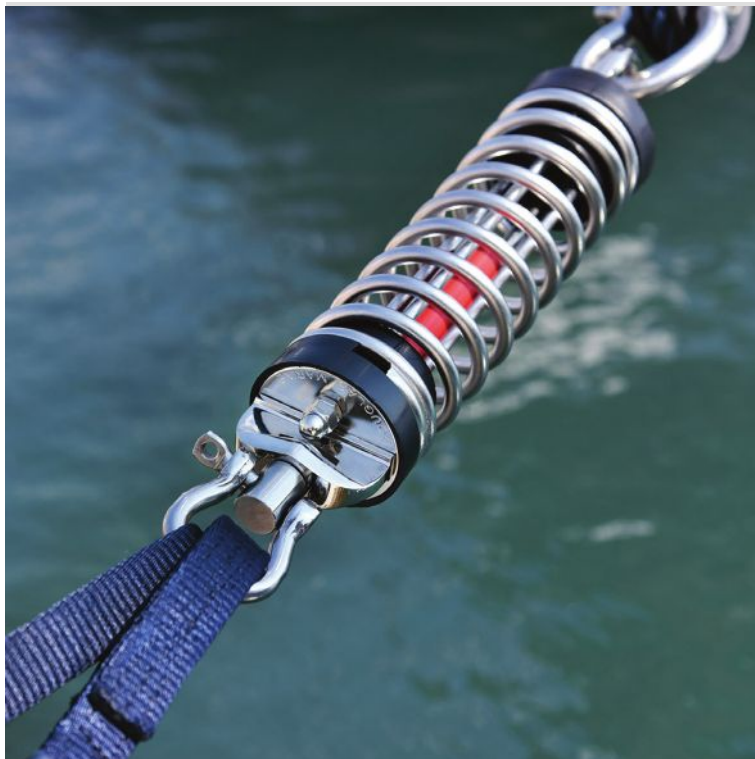

with through swivelling rod & S.S.D rings

AFY-90001195

Surface Floats with Hole 75mm

MOORING COMPENSATORS

3.8

Douglas Marine Master Mooring

Mooring Compensators for all types of Boats & Yachts. Made from HR Stainless Steel and durable elastomer parts provide progressive shock absorber. the safest and most efficient way to ensure your vessel remains unscathed against the battering of waves, winds, and tides. Not only does it keep your boat stable in all weather conditions but it also reduces the amount of wear and tear on its moorings, extending their life and reducing maintenance costs.