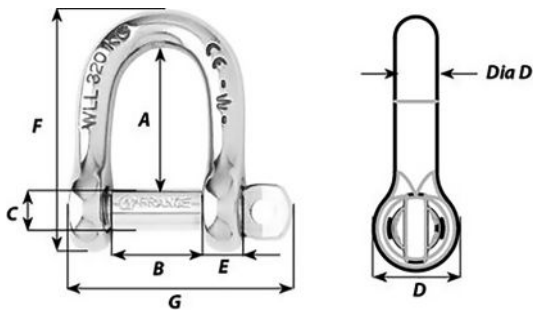

Wichard Self-locking D Shackle

Self-locking D shackle forged in grade 316L stainless steel. The pin is locked into one of the indentations. No risks of loose due to vibrations Outstanding working and breaking loads

Pr. Code	Size	A	B	C	D	E	F	G	W.L.	B.L.	Weight
	mm	mm	mm	mm	mm	mm	mm	mm	kg	kg	kg
AFY-90011430	6	20	12	6	12	5	34	31	600	1.600	0,022
AFY-00011432	8	26	16	8	16	7	45	41	1.000	2.700	0,013
AFY-00011439	10	33	20	10	19	9	57	52	1.520	4.300	0,022
AFY-00011440	12	42	27	12	24	11	73	62	2.080	6.000	0,055
AFY-00011444	14	47	28	14	28	13	82	78	2.400	8.000	0,098

Wichard Self-locking Bow Shackle

Self-locking bow shackle forged in grade 316L stainless steel. The pin is locked into one of the indentations. No risks of loose due to vibrations. Outstanding working and breaking loads