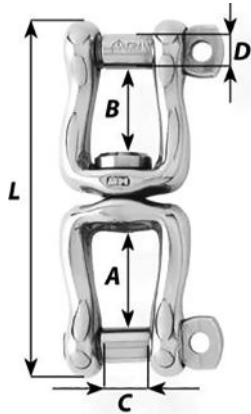

Double Anchor Swivel, Inox 316, for Chain

10-12 mm

AFY-00011436

Wichard Swivel with self-locking pin

Wichard Swivel with self-locking pin HR forged swivel (17.4 Ph) with two openings.
With self-locking pin. Outstanding working and breaking loads.