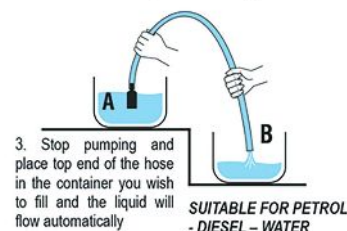

SUITABLE FOR PETROL - DIESEL - WATER