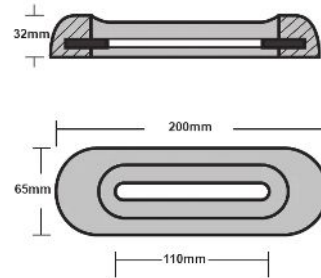

KATRADIS CAVO Bolt-on Bar Anode UK Type L=200mm

Pr. Code	Weight	Width	Height	Holes	Length
AYZE00000200	1,3kg	65mm	32mm	110mm	200mm