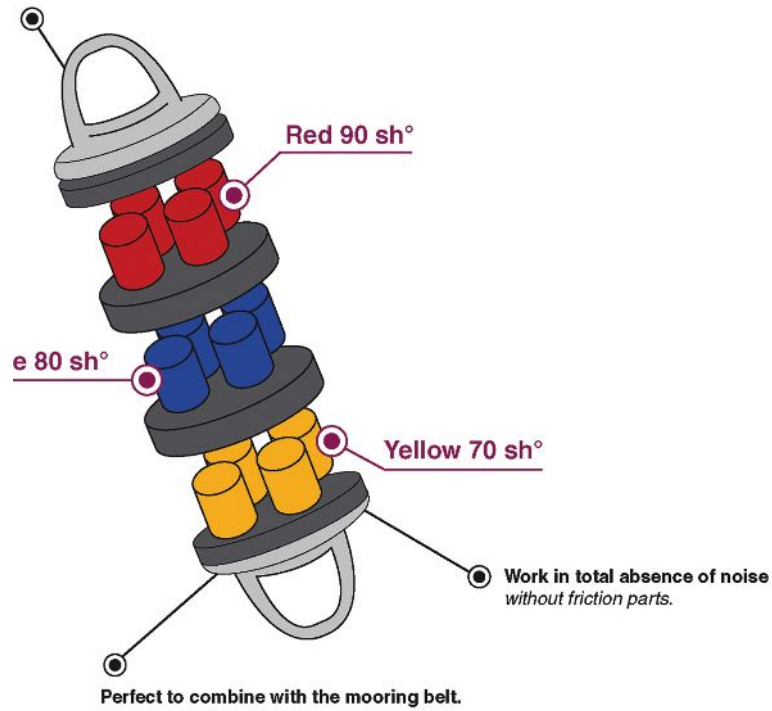

MOORING COMPENSATORS

3.8

Douglas Marine Master Mooring

Mooring Compensators for all types of Boats & Yachts. Made from HR Stainless Steel and durable elastomer parts provide progressive shock absorber. the safest and most efficient way to ensure your vessel remains unscathed against the battering of waves, winds, and tides. Not only does it keep your boat stable in all weather conditions but it also reduces the amount of wear and tear on its moorings, extending their life and reducing maintenance costs.