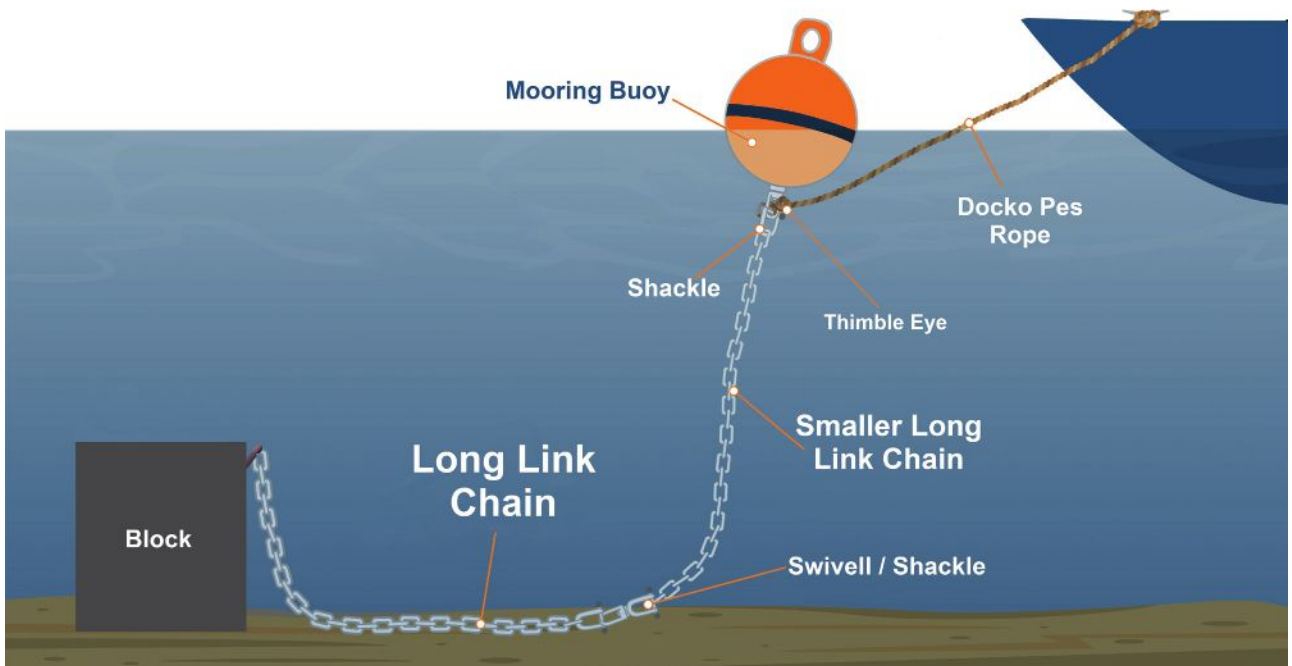

Underwater mooring System