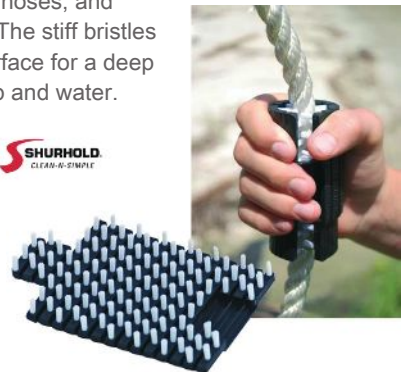

**Shurhold 273 Rope
Brush Cleaner** 12-26mm

The Flexible Rope & Cord Brush wraps and securely locks around ropes, power cords, hoses, and other tubular items. The stiff bristles dig deep into the surface for a deep clean. Use with soap and water.

AFY-00000141