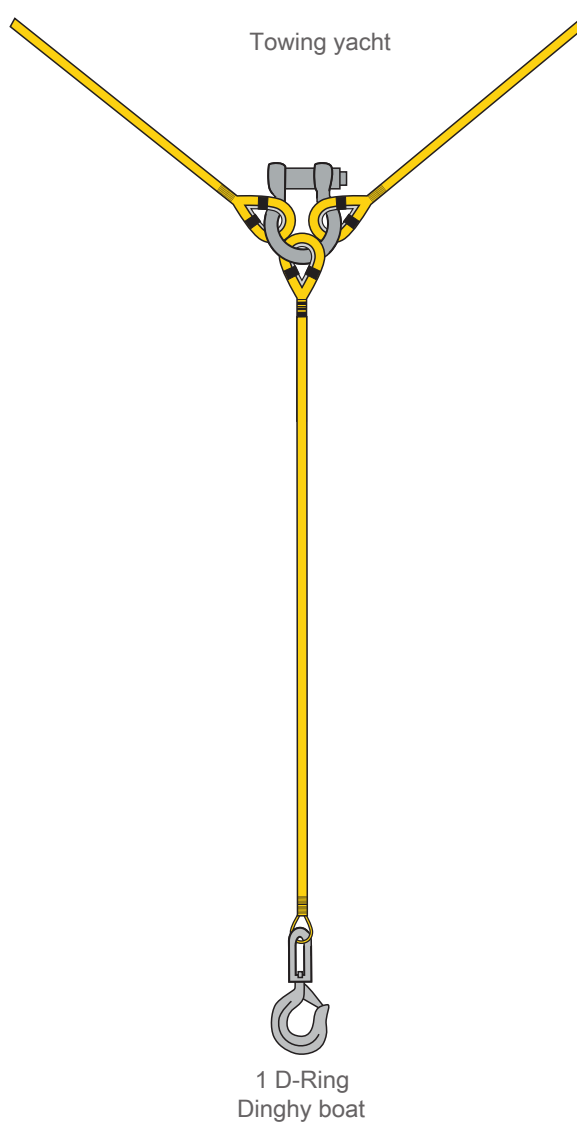

Towing Bridle - Custom Construction up on Request 1029

Tow Bridle is a custom-made rope construction from HMPE material for safe towing dinghy boats. Length and Rope diameter can be adjusted to Yacht's needs.

"Y-Y" Shape

"Y" Shape