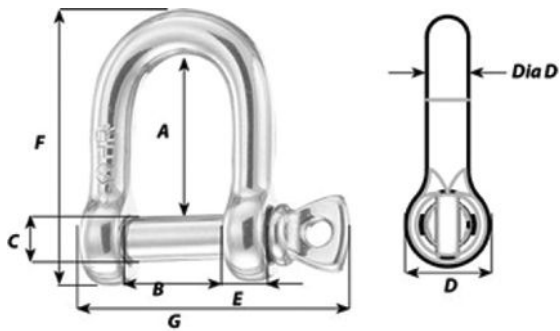

Wichard HR D shackle

Forged D shackle in HR stainless steel grade (17,4 PH). Outstanding working and breaking load. A HR shackle can be up to 60% more resistant than a shackle in 316L stainless steel.

Pr. Code	Size	A	B	C	D	E	F	G	W.L.	B.L.	Weight
	mm	mm	mm	mm	mm	mm	mm	mm	kg	kg	kg
AFY-00011457	8	26	16	8	16	7	46	46	1.760	4.100	0,05
AFY-90011207	10	33	20	10	20	9	60	58	2.640	6.000	0,1
AFY-90011208	12	39	24	12	24	13	72	68	3.600	10.000	0,2
AFY-90011209	14	49	28	14	28	14	84	78	5.120	12.000	0,3
AFY-90011210	16	56	32	16	32	16	96	87	6.800	19.000	0,5
AFY-90011211	20	70	40	20	40	20	120	108	8.800	28.000	0,9

Wichard HR bow shackle

Forged bow shackle in HR stainless steel grade (17,4 PH). Outstanding working & breaking load.