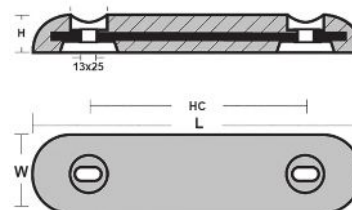

KATRADIS CAVO Bolt-on Bar Anode UK Type

Pr. Code	Weight	Width	Height	Holes	Length
AYZE00000310	4kg	75mm	75mm	205mm	310mm
AYZE00000455	7kg	94mm	40mm	230mm	455mm
AYZE00000460	11kg	100mm	46mm	230mm	460mm